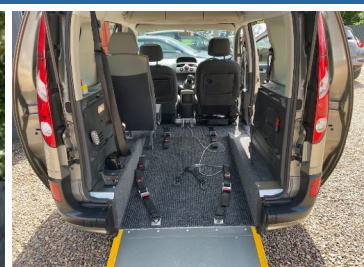

MSB MOTOR COMPANY LTD

2012(12) Renault Kangoo EXPRESSION 16V 5-Door

£6,250

Engine: Petrol
Body: MPV
Gearbox: Automatic
Capacity: 1598cc
Colour: Grey
Mileage: 20,000
CO²: 190g/km
MPG: 34.4mpg
Top Speed: 96mph
BHP: 105bhp
Insurance Grp: 9E

MSB Motor Company
Thames Side
Laleham
Staines
Middlesex, TW18 1SX

FULL SERVICE HISTORY
CRUISE CONTROL
METALLIC PAINT

Fantastic Looking ULEZ Compliant Renault Kangoo 1.6 Expression Automatic, Supplied By The Automotive Group. Very Nice Conversion With Space For A Wheelchair/Mobility Scooter, The Driver And 2 Passengers. One Former Keeper, Only 20,000 Miles With A Fully Documented Service History (Just Serviced And Mot'd). Air Conditioning, Power Folding Door Mirrors, Electric Front Windows, Remote Central; Locking With 2 Remote Keys, Cruise Control, Electric Winch, Looks And Drives Superb, Any Inspection Welcome, Ready To Drive Away Today, All Major Credit/Debit Cards Accepted, Part Exchange Welcome, NO ADMIN FEES, 6 Months Nationwide Warranty Included. We Are Regulated By The FCA To Arrange Finance Or To Deal Directly With Your Own Lender, Family Business Established 1988, Autotrader Customer Choice And Highly Rated Awards 3 Yrs Running, Take A Look At Our Reviews. In Light Of The Current Corona Virus Situation That We Find Ourselves In, MSB Motor Company, Will Be Doing Our Utmost To Protect The Well...